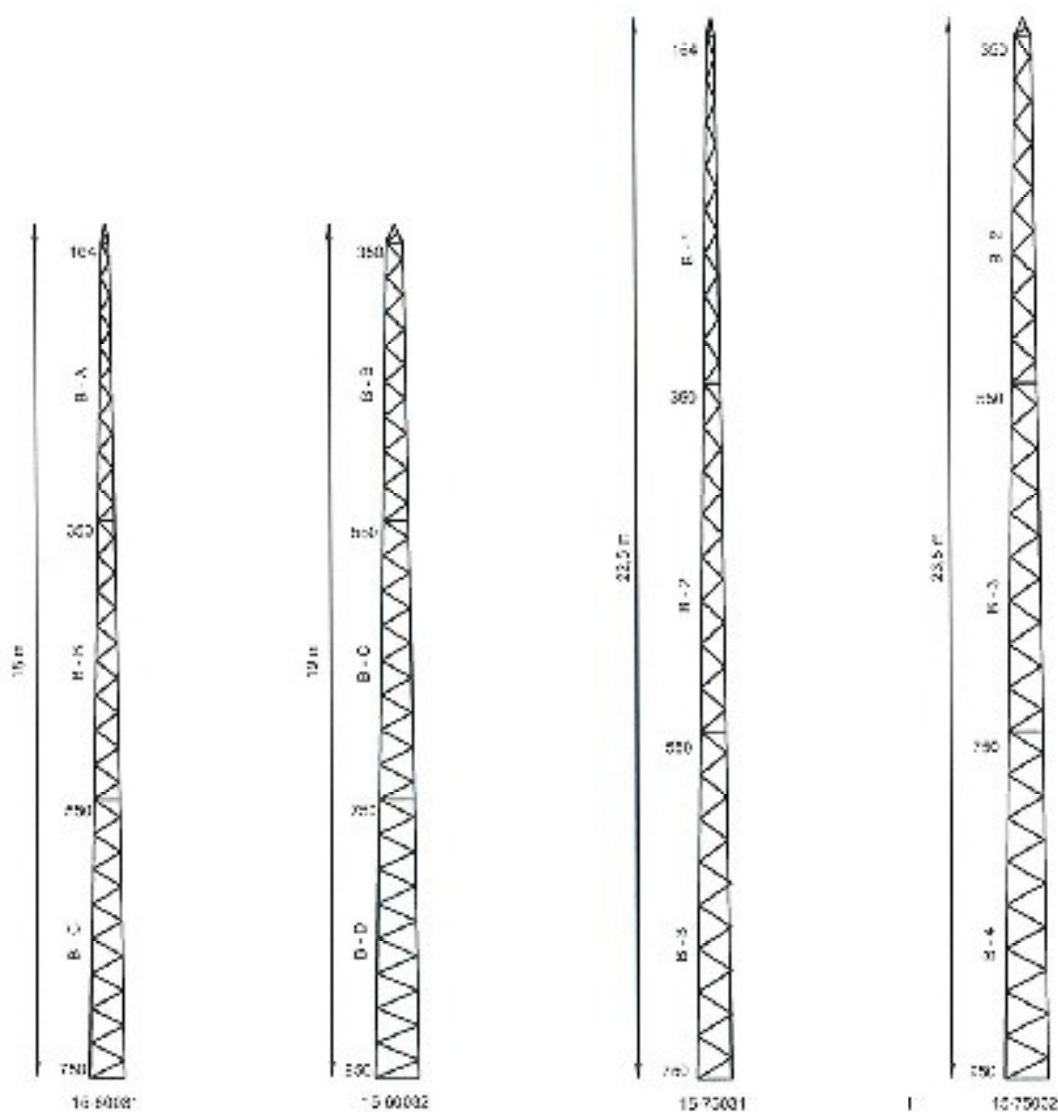

DATA SHEET

ANTENNA TOWER

Overview antenna towers 6 m and 7.5 m sections

DATA SHEET

ANTENNA TOWER

Overview antenna towers 6 m and 7.5 m sections

DATA SHEET

ANTENNA TOWER

Oversigt antennemaster 6 meter og 7,5 meter sektioner