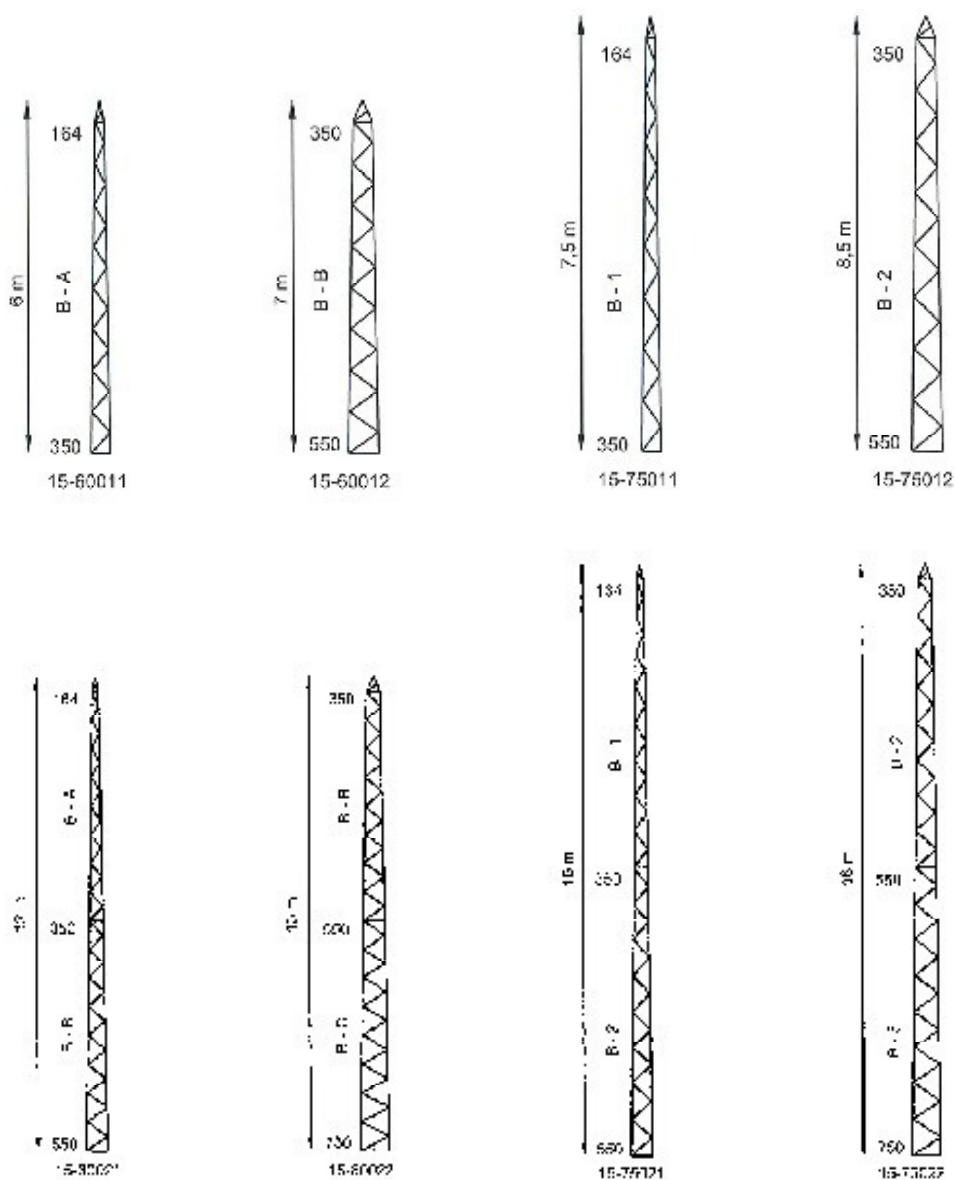

DATA SHEET

ANTENNA TOWER

Overview antenna towers 6 m and 7.5 m sections

DATA SHEET

ANTENNA TOWER

Overview antenna towers 6 m and 7.5 m sections

DATA SHEET

ANTENNA TOWER

Oversigt antennemaster 6 meter og 7,5 meter sektioner